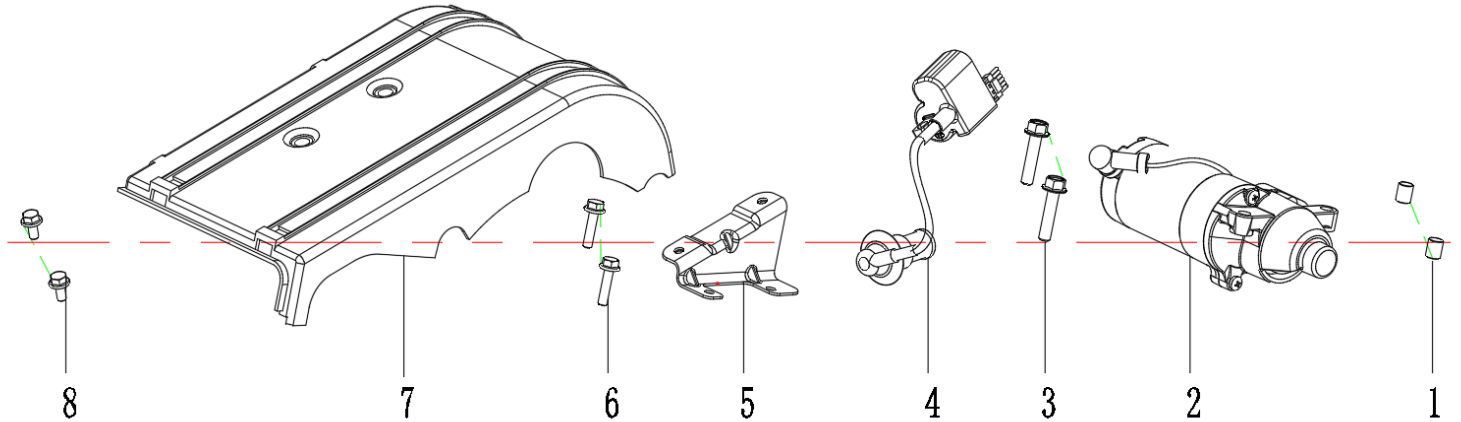

Cylinder Head:

Part #	Item Code	Description	Qty
19	812670	EXHAUST PIPE	1

Casing:

Part #	Item Code	Description	Qty
5	812860	OIL DIPSTICK ASSEMBLY	1
14	812699	OIL SENSOR	1

Muffler:

Part #	Item Code	Description	Qty
8	812673	MUFFLER GASKET	1
9	812727	MUFFLER	1

Starting Motor:

Part #	Item Code	Description	Qty
2	812730	STARTING MOTOR	1
4	812715	IGNITION COIL	1

Carburetor Assembly:

Part #	Item Code	Description	Qty
4	812654	CARBURETOR GASKET A	1
5	812655	CARBURETOR GASKET B	1
6	812725	CARBURETOR	1