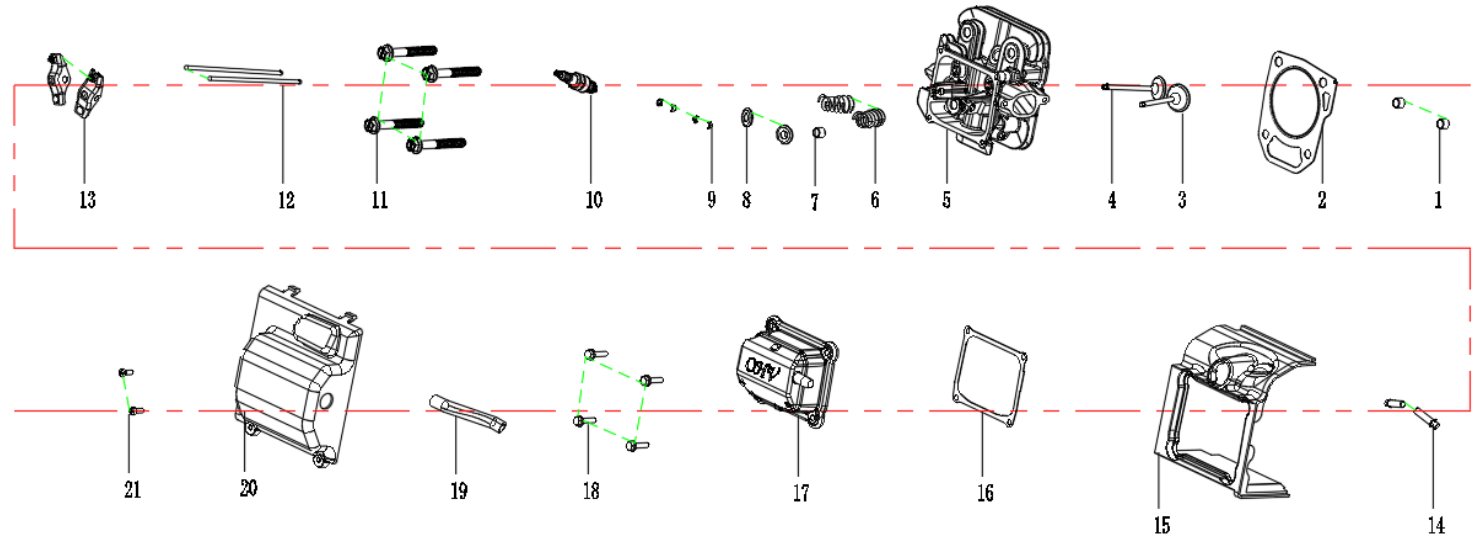

Generator Components:

Part #	Item Code	Description	Qty
5	812681	SHOCK ABSORBING MOUNT	4
6	812615	HEX NUT	8
12	812685	SHOCK ABSORBING GASKET	2
17	812615	HEX NUT	4
36	812701	WHEEL	1
46	812664	FILTER NET ASSY	1
48	812591	FILTER NET	1
60	812590	FUEL TANK COVER	1
67	812615	HEX NUT	4
85	812701	WHEEL	1
88	812741	INVERTER	1
92	812743	CONTROL PANEL	1

Cylinder Head:

Part #	Item Code	Description	Qty
19	812670	EXHAUST PIPE	1

Casing:

Part #	Item Code	Description	Qty
5	812860	OIL DIPSTICK ASSEMBLY	1
14	812699	OIL SENSOR	1

Muffler:

Part #	Item Code	Description	Qty
8	812673	MUFFLER GASKET	1
9	812727	MUFFLER	1

Starting Motor:

Part #	Item Code	Description	Qty
2	812730	STARTING MOTOR	1
4	812715	IGNITION COIL	1

Carburetor Assembly:

Part #	Item Code	Description	Qty
4	812654	CARBURETOR GASKET A	1
5	812655	CARBURETOR GASKET B	1
6	812725	CARBURETOR	1

Air Filter Assembly:

Part #	Item Code	Description	Qty
1	812652	AIR FILTER GASKET	1
2	812702	AIR FILTER ASSEMBLY	1
③	812750	AIR FILTER ELEMENT	1

Fan, Large Starter Cover, Pulley:

Part #	Item Code	Description	Qty
14	812719	RECOIL STARTER ASSEMBLY	1