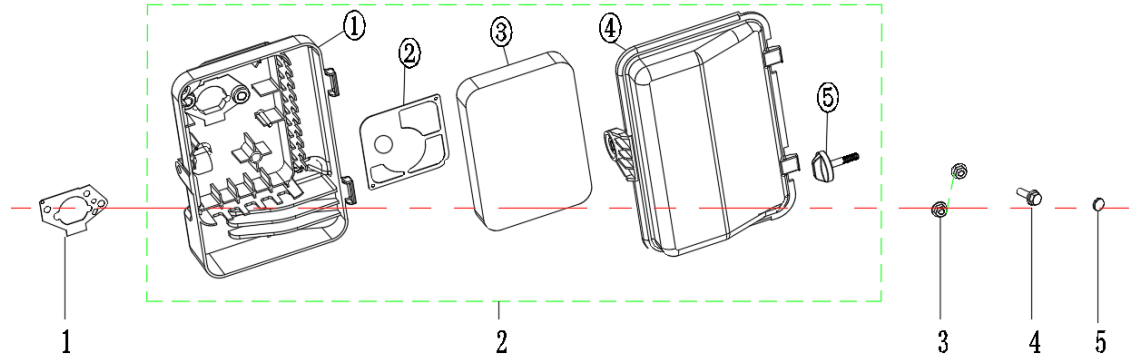

Air Filter Assembly:

Part #	Item Code	Description	Qty
1	812652	AIR FILTER GASKET	1
2	812702	AIR FILTER ASSEMBLY	1
③	812750	AIR FILTER ELEMENT	1