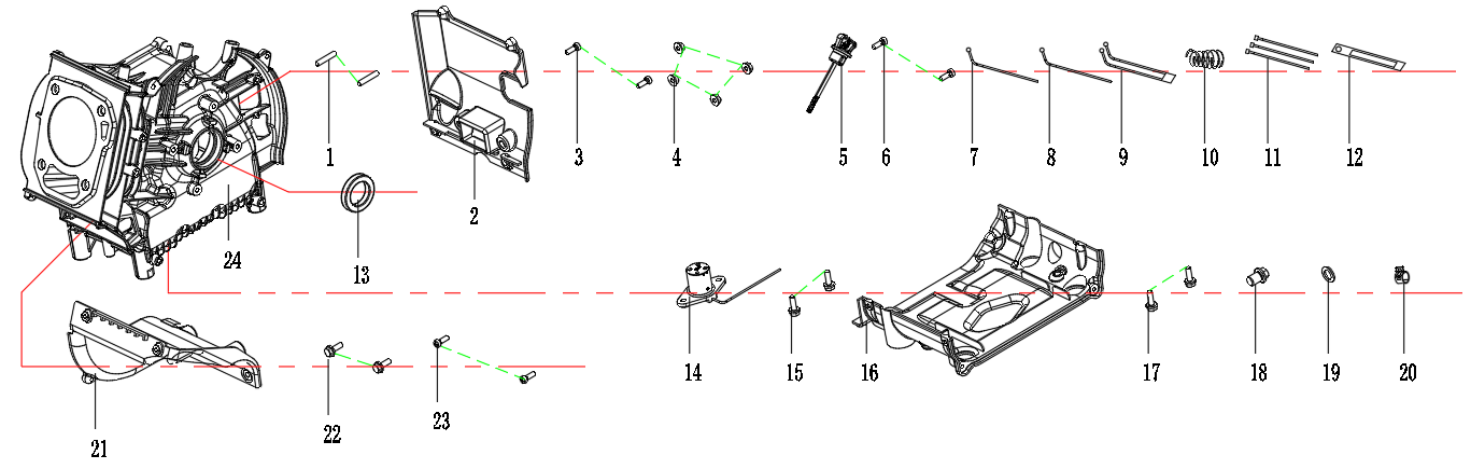

Generator Components:

Part #	Item Code	Description	Qty
5	812681	SHOCK ABSORBING MOUNT	4
6	812615	HEX NUT	8
12	812685	SHOCK ABSORBING GASKET	2
17	812615	HEX NUT	4
36	812701	WHEEL	1
46	812664	FILTER NET ASSY	1
48	812591	FILTER NET	1
60	812590	FUEL TANK COVER	1
67	812615	HEX NUT	4
85	812701	WHEEL	1
88	812741	INVERTER	1
92	812743	CONTROL PANEL	1

Cylinder Head:

Part #	Item Code	Description	Qty
19	812670	EXHAUST PIPE	1

Casing:

Part #	Item Code	Description	Qty
5	812860	OIL DIPSTICK ASSEMBLY	1
14	812699	OIL SENSOR	1

Muffler:

Part #	Item Code	Description	Qty
8	812673	MUFFLER GASKET	1
9	812727	MUFFLER	1

Starting Motor:

Part #	Item Code	Description	Qty
2	812730	STARTING MOTOR	1
4	812715	IGNITION COIL	1

Carburetor Assembly:

Part #	Item Code	Description	Qty
4	812654	CARBURETOR GASKET A	1
5	812655	CARBURETOR GASKET B	1
6	812725	CARBURETOR	1

Air Filter Assembly:

Part #	Item Code	Description	Qty
1	812652	AIR FILTER GASKET	1
2	812702	AIR FILTER ASSEMBLY	1
③	812750	AIR FILTER ELEMENT	1

Fan, Large Starter Cover, Pulley:

Part #	Item Code	Description	Qty
14	812719	RECOIL STARTER ASSEMBLY	1