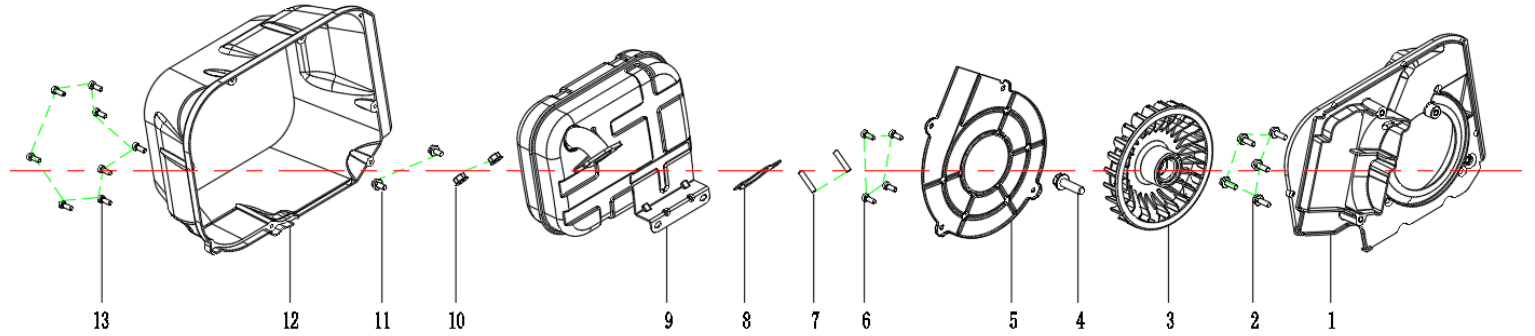

Cylinder Head:

Part #	Item Code	Description	Qty
19	812670	EXHAUST PIPE	1

Casing:

Part #	Item Code	Description	Qty
5	812860	OIL DIPSTICK ASSEMBLY	1
14	812699	OIL SENSOR	1

Muffler:

Part #	Item Code	Description	Qty
8	812673	MUFFLER GASKET	1
9	812727	MUFFLER	1