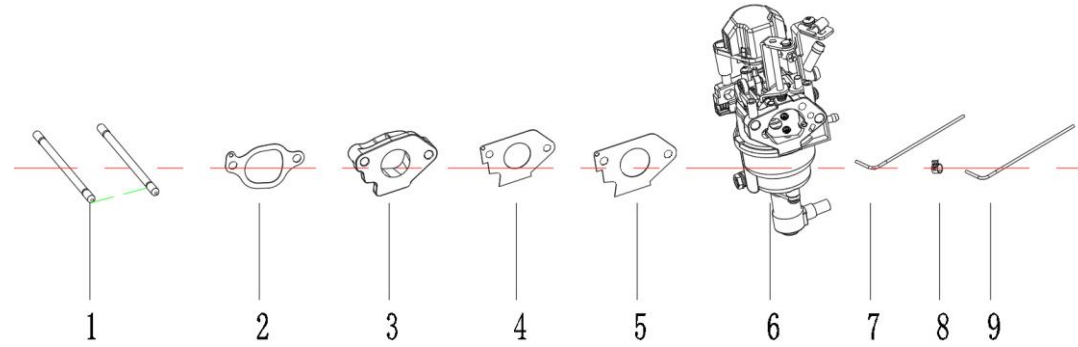

Carburetor Assembly:

Part #	Item Code	Description	Qty
4	812654	CARBURETOR GASKET A	1
5	812655	CARBURETOR GASKET B	1
6	812725	CARBURETOR	1